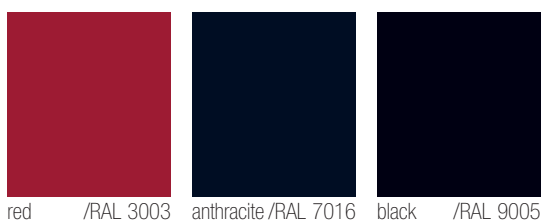

Natural and stained woods

MA lacquers

Laminates

Nylon PA

Factory stained and lacquered samples are not intended as exact match to actual production. Crassevig is not responsible for variations in finish colours due to natural differences in materials and sunlight.