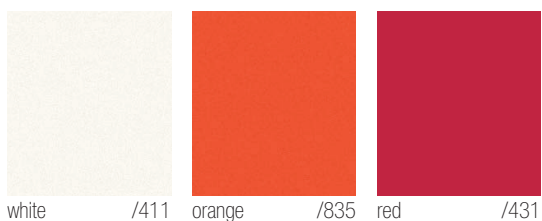

Natural and stained woods

MA lacquers

Laminates

Nylon PA

Factory stained and lacquered samples are not intended as exact match to actual production. Crassevig is not responsible for variations in finish colours due to natural differences in materials and sunlight.