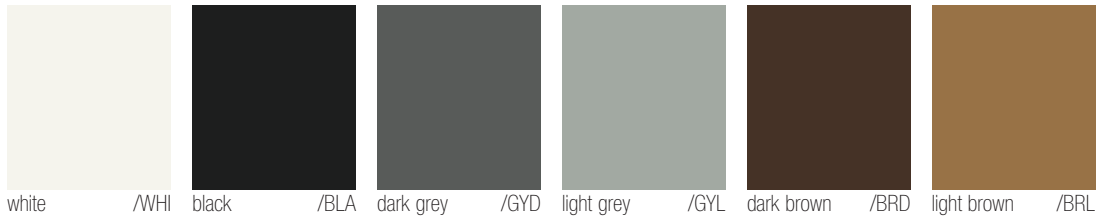

Natural and stained woods

MA lacquers

Laminates

Nylon PA

Factory stained and lacquered samples are not intended as exact match to actual production. Crassevig is not responsible for variations in finish colours due to natural differences in materials and sunlight.