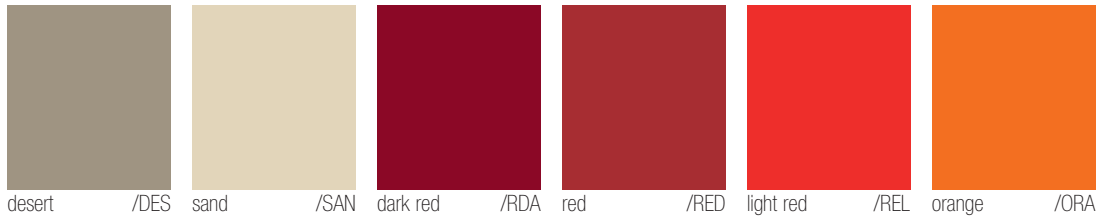

Natural and stained woods

MA lacquers

Laminates

Nylon PA

Factory stained and lacquered samples are not intended as exact match to actual production. Crassevig is not responsible for variations in finish colours due to natural differences in materials and sunlight.