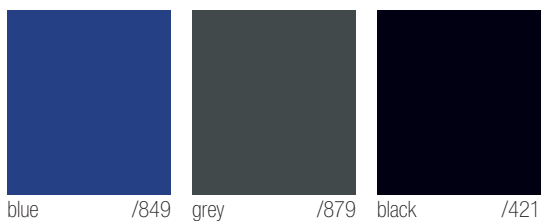

Natural and stained woods

MA lacquers

Laminates

Nylon PA

Factory stained and lacquered samples are not intended as exact match to actual production. Crassevig is not responsible for variations in finish colours due to natural differences in materials and sunlight.