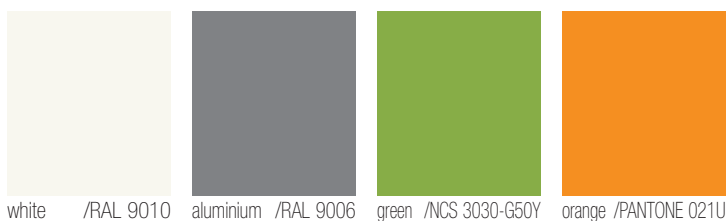

Natural and stained woods

MA lacquers

Laminates

Nylon PA

Factory stained and lacquered samples are not intended as exact match to actual production. Crassevig is not responsible for variations in finish colours due to natural differences in materials and sunlight.